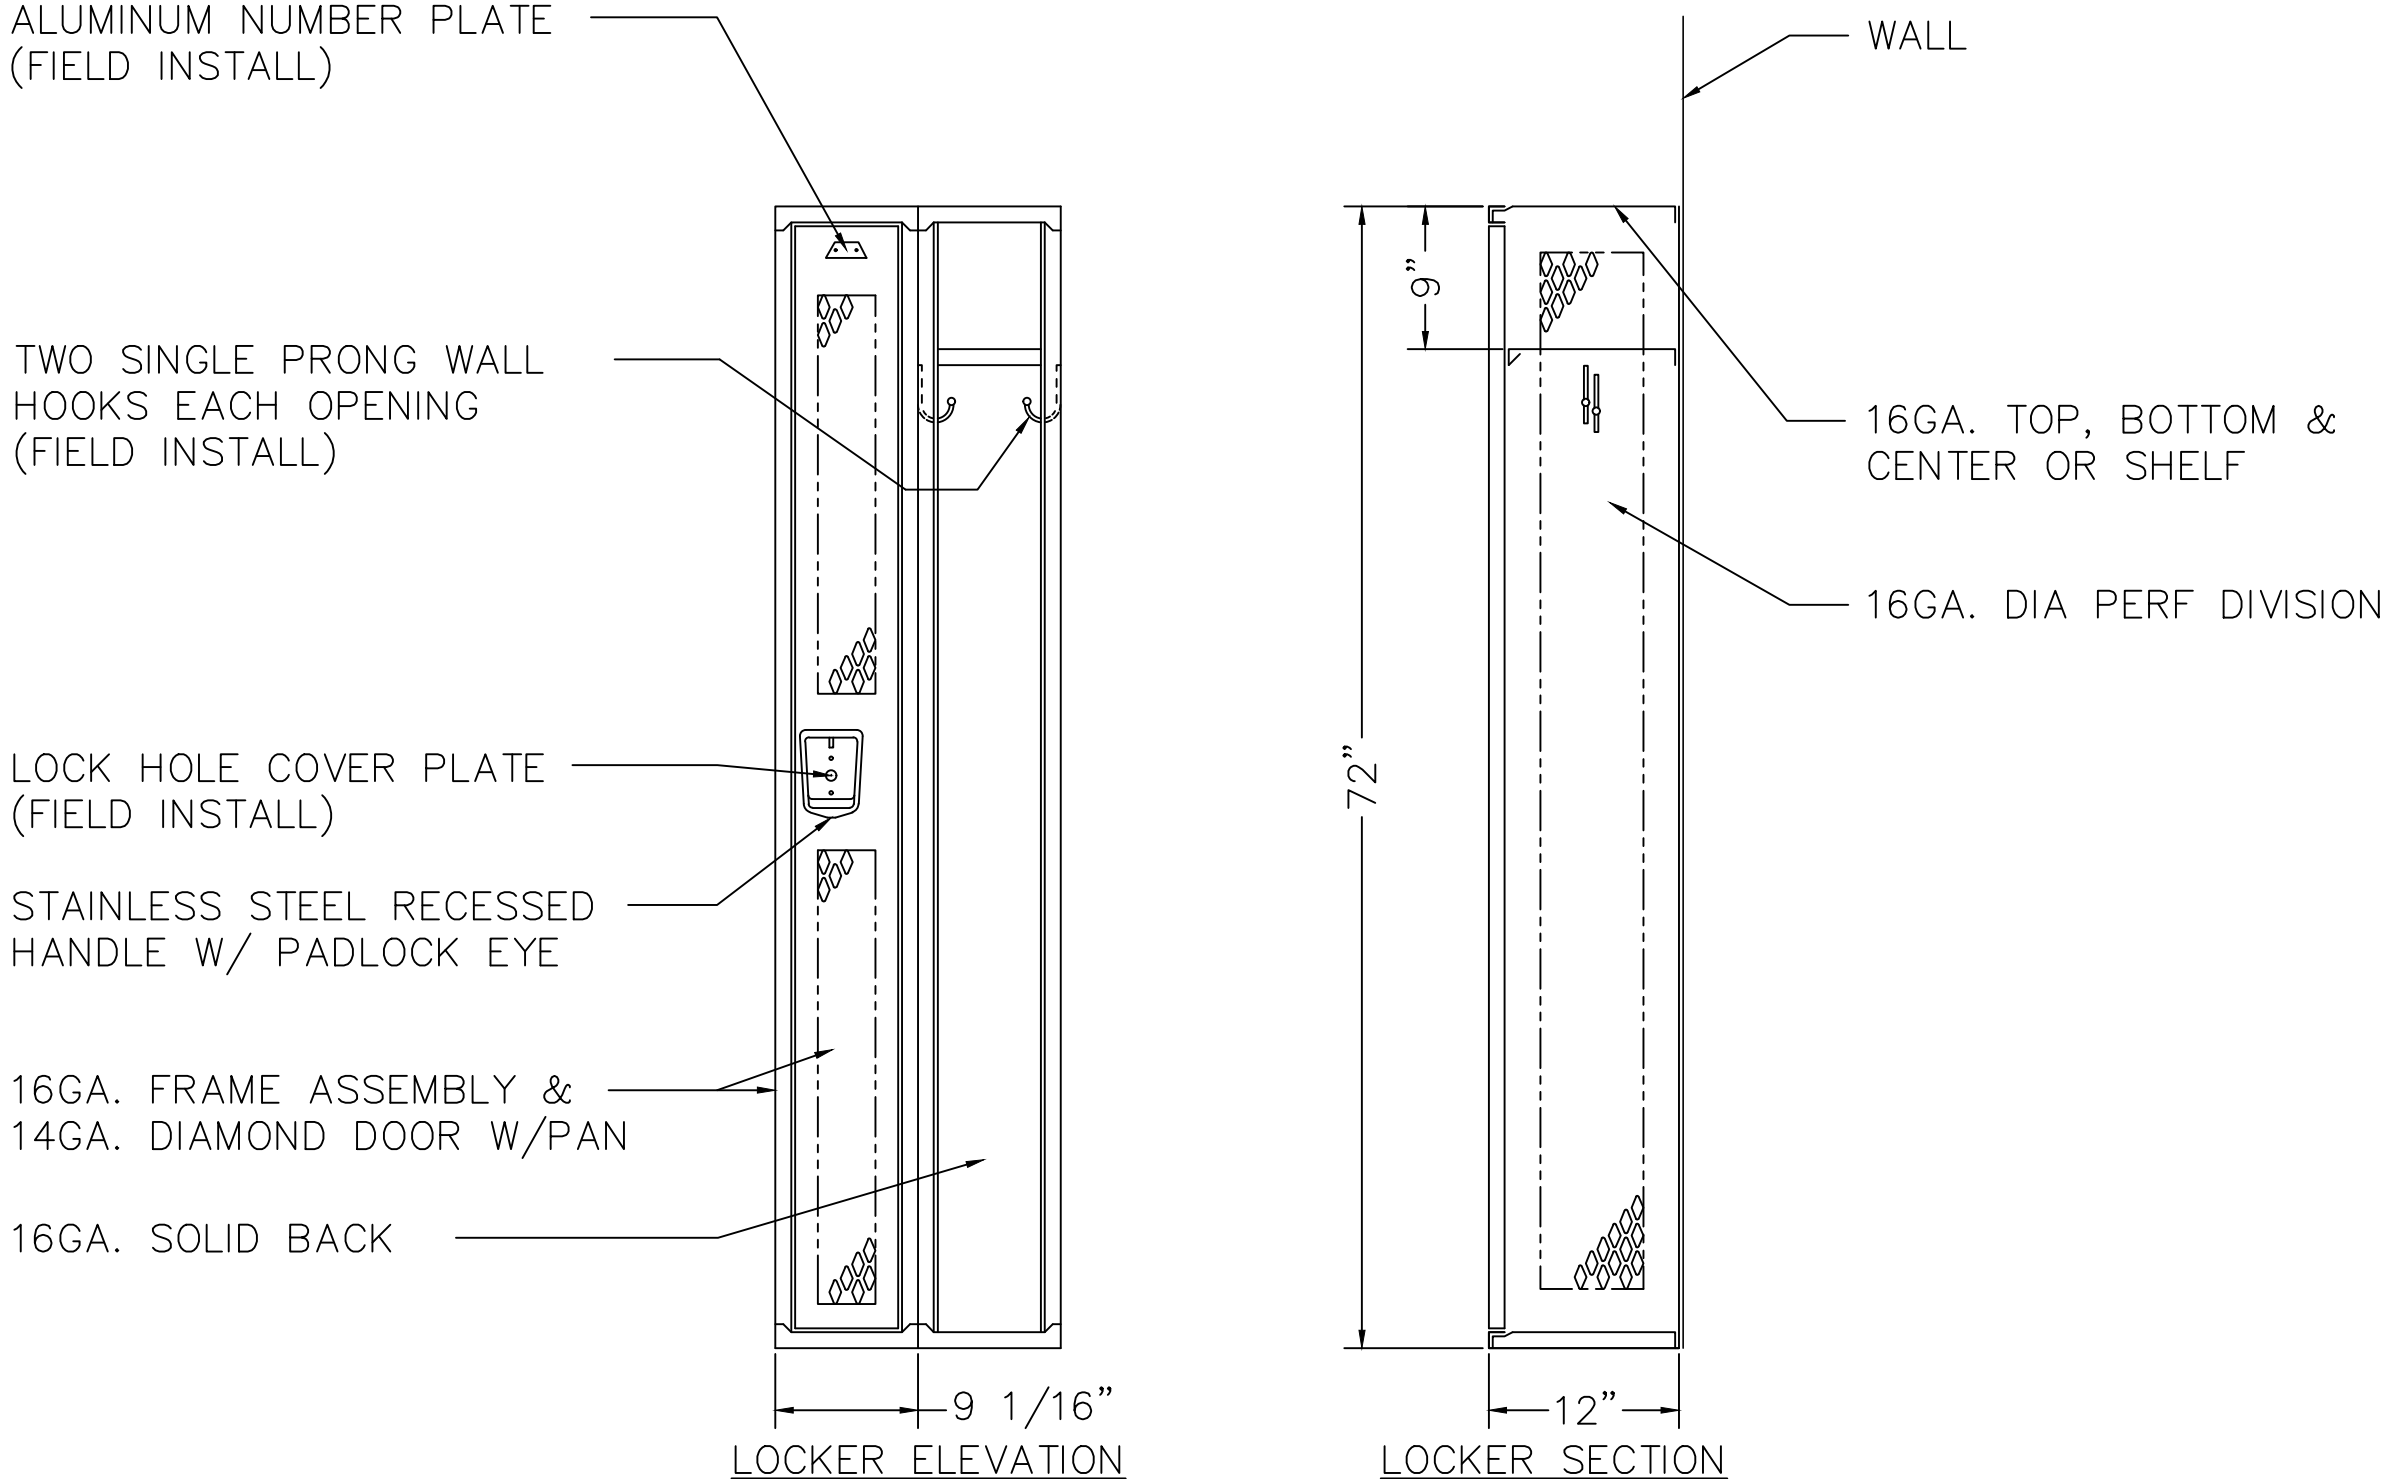

72" HIGH SINGLE TIER GEN2 LOCKER

TYPICAL FOR 09", 12", 15, 21 & 24" WIDE
 TYPICAL FOR 12", 15", 18", 21" & 24" DEEP

TYPE A 9" x 12" x 72" SINGLE TIER, GEN2 REC. HANDLE LOCKER

ALLOW 1/16" CREEPAGE PER FRAME