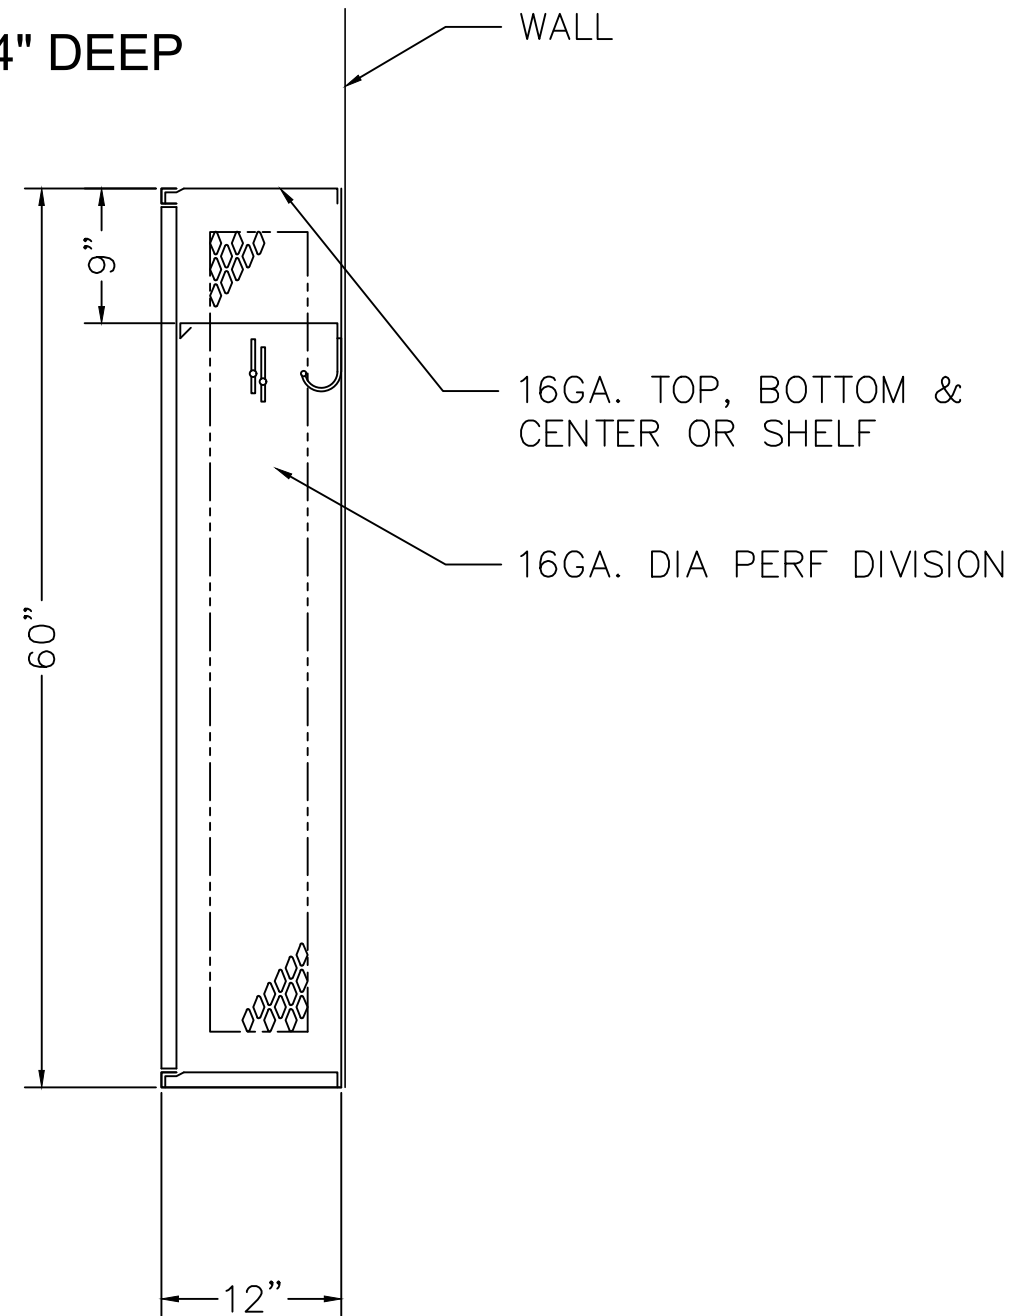

# 60" HIGH SINGLE TIER GEN2 LOCKER

TYPICAL FOR 09", 12", 15, 21 & 24" WIDE  
 TYPICAL FOR 12", 15", 18", 21" & 24" DEEP

ALUMINUM NUMBER PLATE  
 (FIELD INSTALL)

FOUR SINGLE PRONG WALL  
 ONE DOUBLE PRONG WALL  
 HOOKS EACH OPENING  
 (FIELD INSTALL)

LOCK HOLE COVER PLATE  
 (FIELD INSTALL)

STAINLESS STEEL RECESSED  
 HANDLE W/ PADLOCK EYE

16GA. FRAME ASSEMBLY &  
 14GA. DIAMOND DOOR W/PAN

16GA. SOLID BACK

LOCKER ELEVATION

LOCKER SECTION

## TYPE A 24" x 12" x 60" SINGLE TIER, GEN2 REC. HANDLE LOCKER

ALLOW 1/16" CREEPAGE PER FRAME