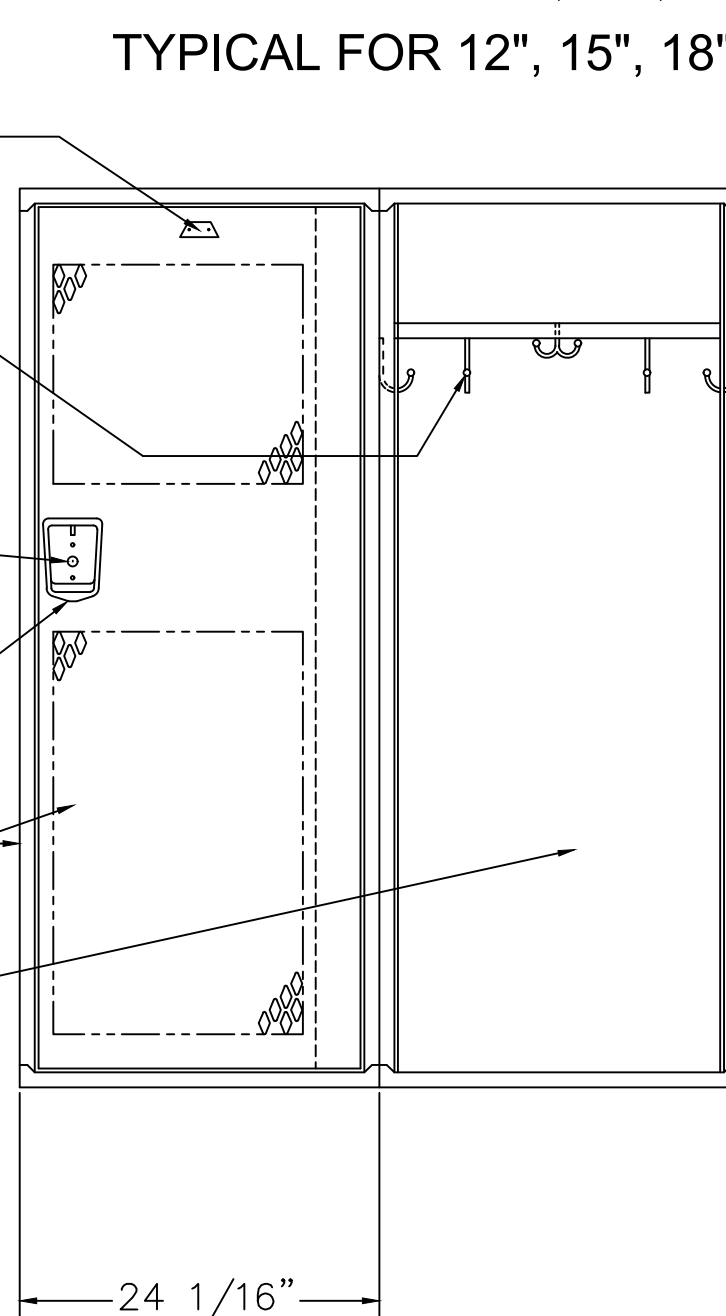

# 60" HIGH SINGLE TIER GEN2 LOCKER

TYPICAL FOR 09", 12", 15, 21 & 24" WIDE  
 TYPICAL FOR 12", 15", 18", 21" & 24" DEEP

ALUMINUM NUMBER PLATE  
 (FIELD INSTALL)

FOUR SINGLE PRONG WALL  
 ONE DOUBLE PRONG WALL  
 HOOKS EACH OPENING  
 (FIELD INSTALL)

LOCK HOLE COVER PLATE  
 (FIELD INSTALL)

STAINLESS STEEL RECESSED  
 HANDLE W/ PADLOCK EYE

16GA. FRAME ASSEMBLY &  
 14GA. DIAMOND DOOR W/PAN

16GA. SOLID BACK

LOCKER ELEVATION

LOCKER SECTION

## TYPE A 24" x 12" x 60" SINGLE TIER, GEN2 REC. HANDLE LOCKER

ALLOW 1/16" CREEPAGE PER FRAME