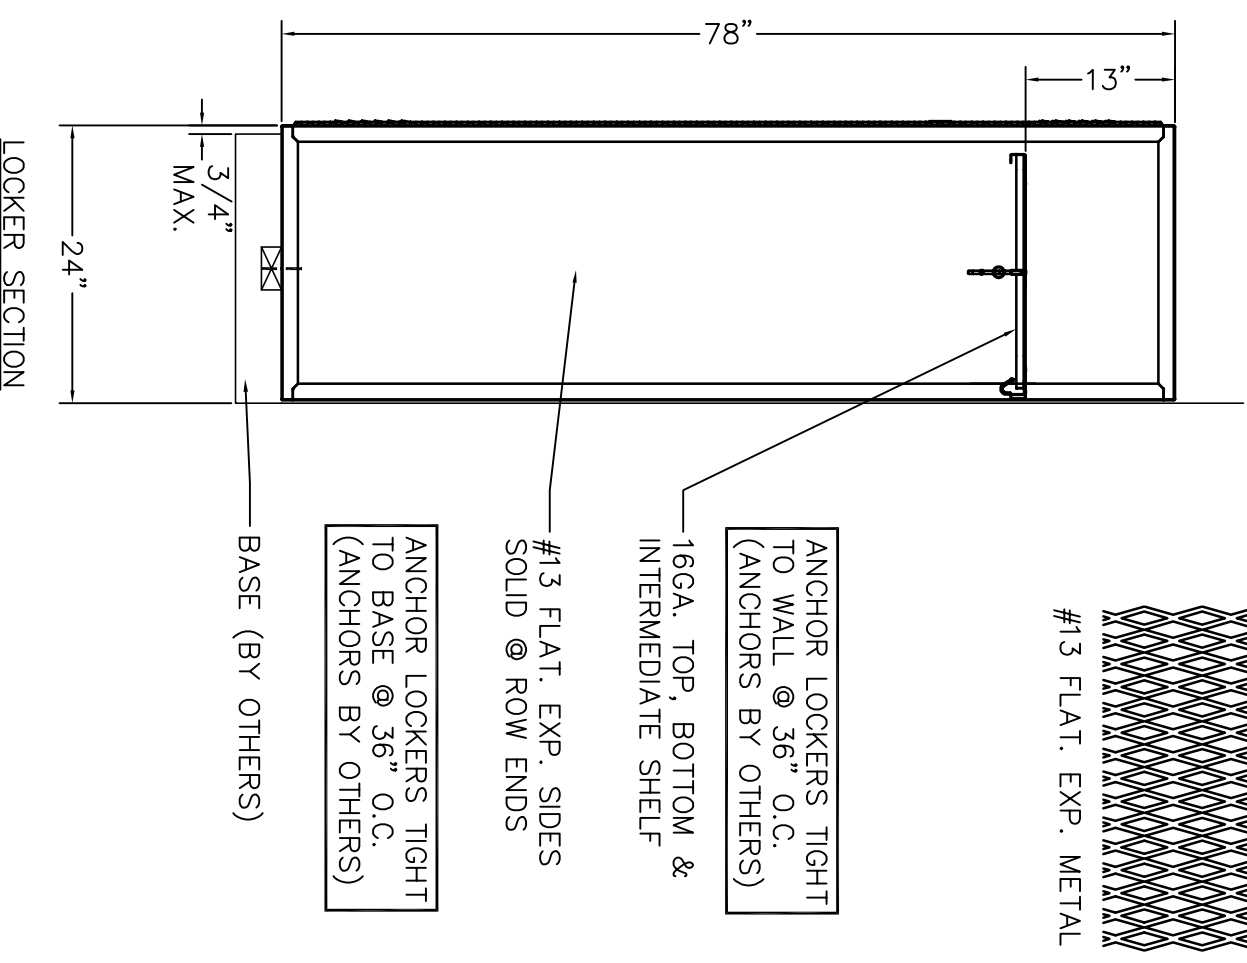

PATRIOT FULLY FRAMED TA-50

AVAILABLE AS WELDED OR KNOCK DOWN
AVAILABLE WIDTH 36, 42, 48
AVAILABLE DOOR PERFORATIONS SOLID, LOUVER, DIAMOND
AVAILABLE SIDE PERFORATIONS SOLID, FLATTENED EXPANDED METAL