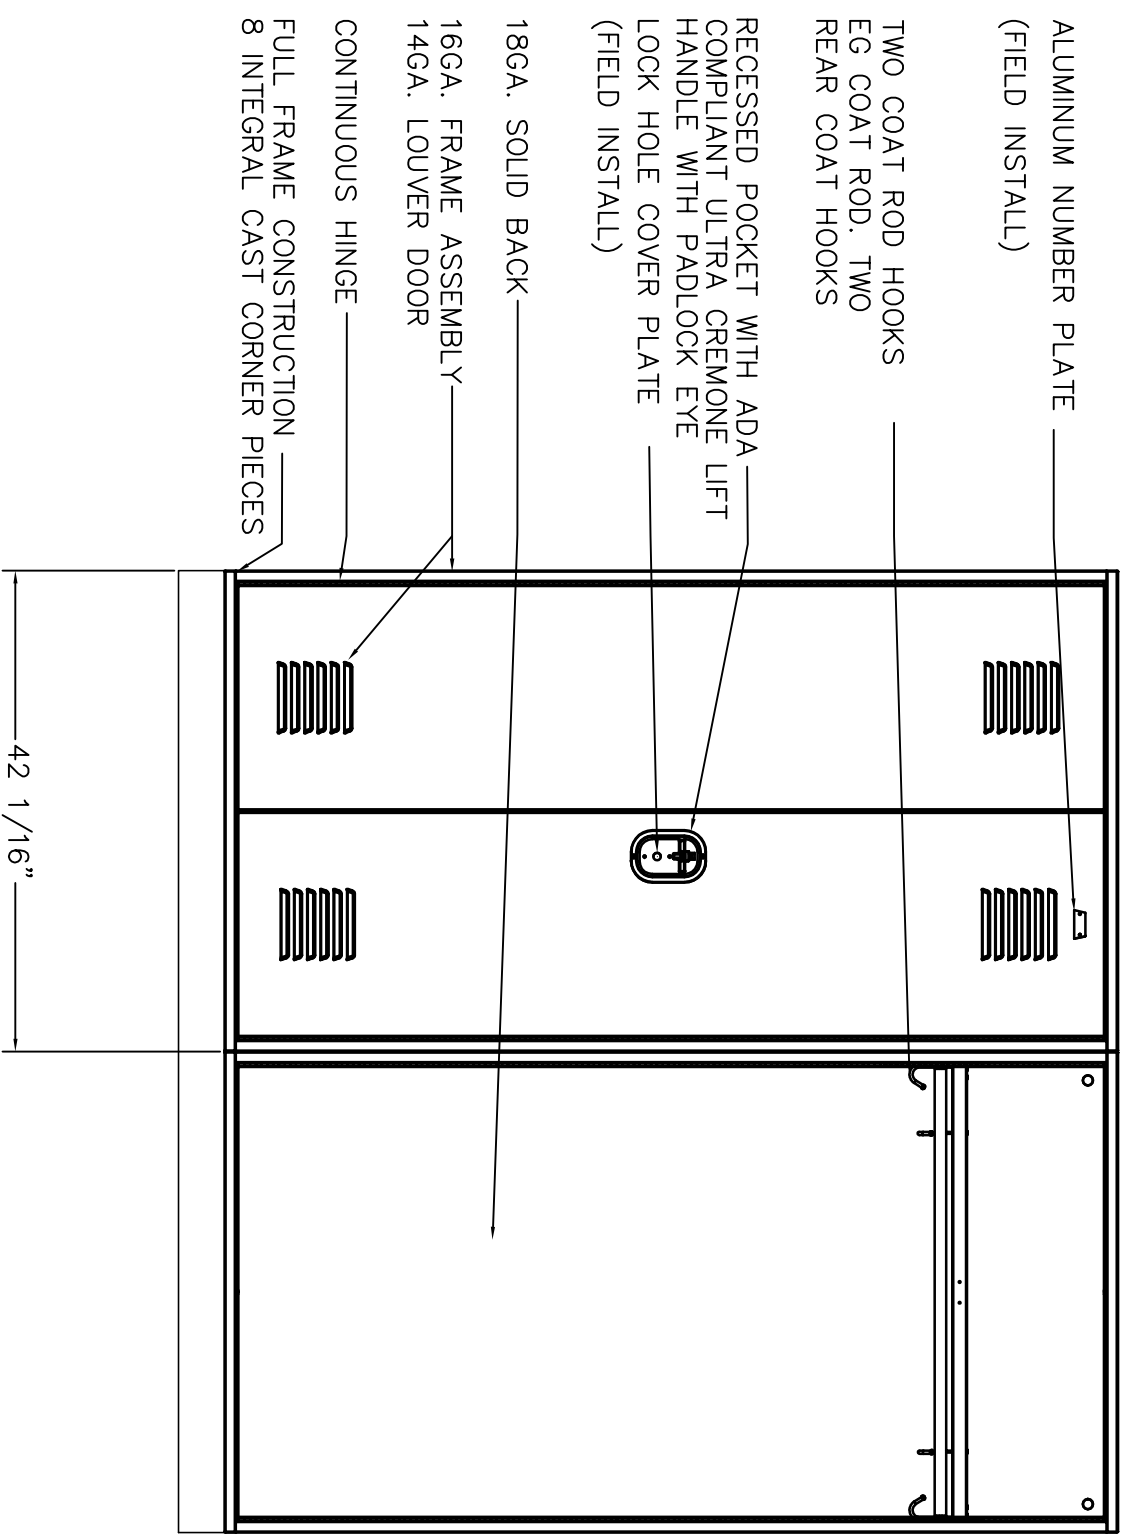

PATRIOT FULLY FRAMED TA-50

AVAILABLE AS WELDED OR KNOCK DOWN
AVAILABLE WIDTH 36, 42, 48
AVAILABLE DOOR PERFORATIONS SOLID, LOUVER, DIAMOND
AVAILABLE SIDE PERFORATIONS SOLID, FLATTENED EXPANDED METAL